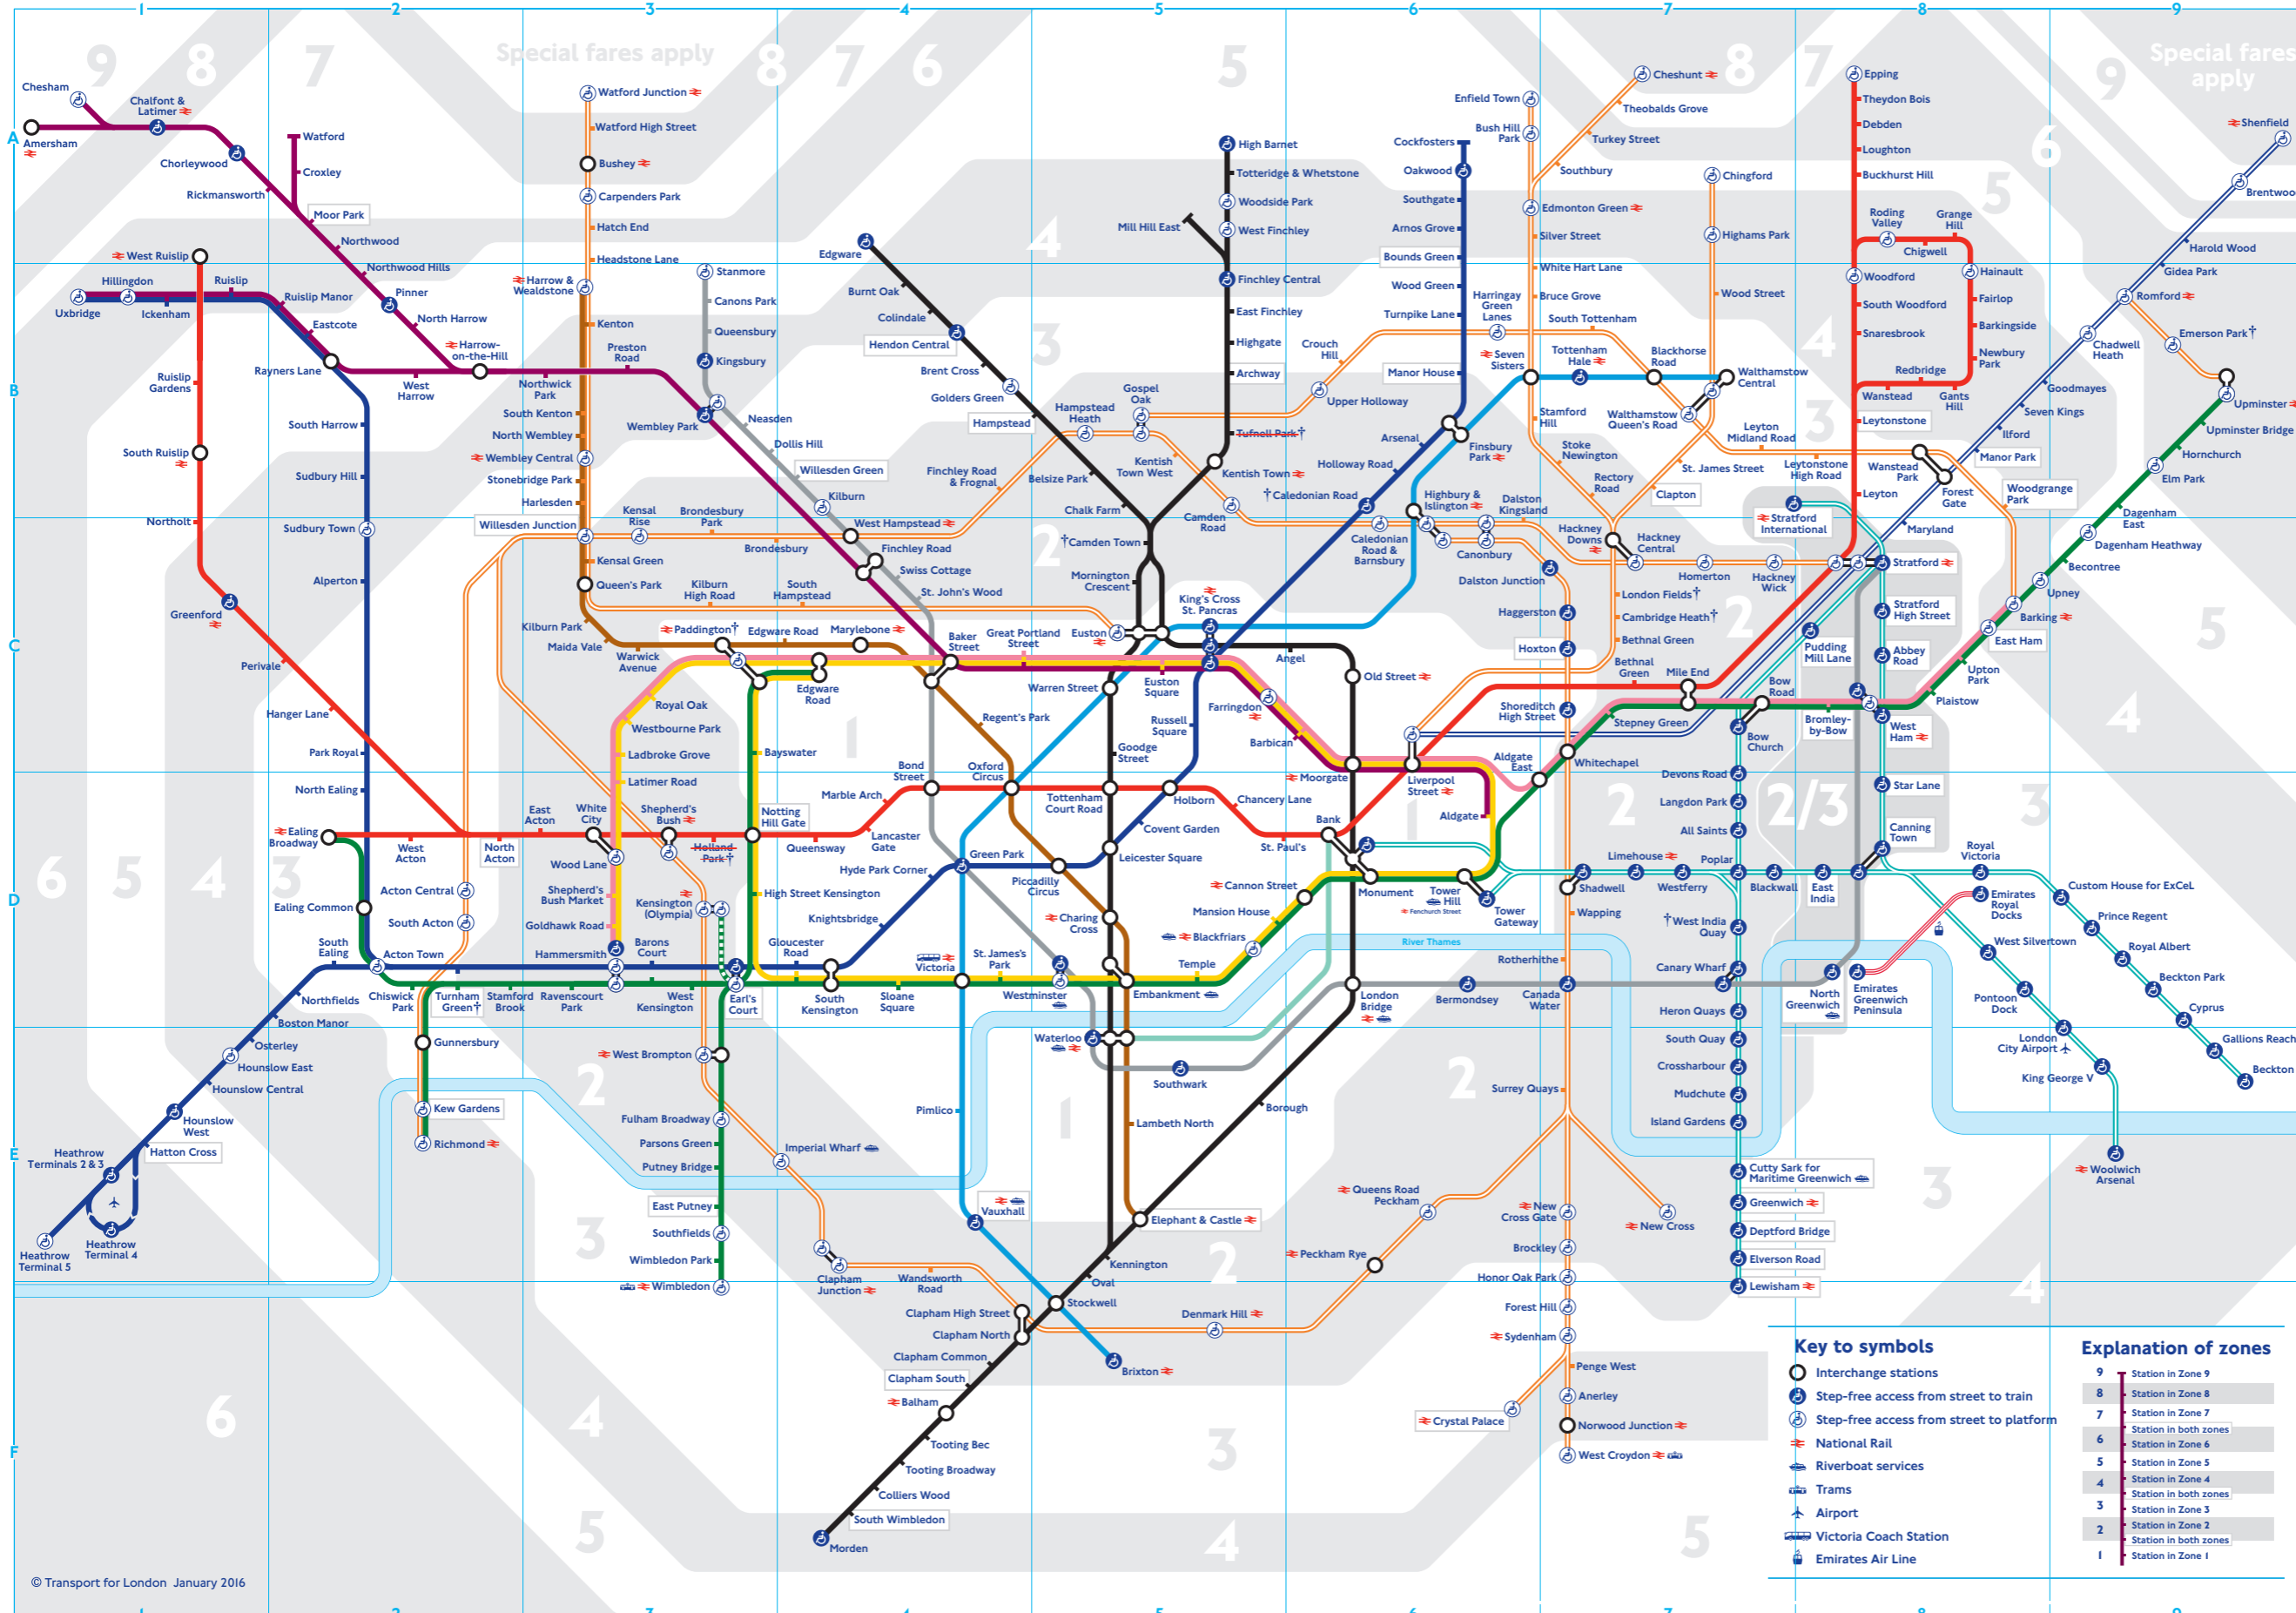

Tube map

- † **Check before you travel**
- † Services to/from some stations are subject to variation. Please search 'TfL stations' for full details
- † Caledonian Road
Station closed temporarily from Spring 2016.
- † Holland Park
Station closed from Saturday 2 January until early August 2016.
- † Paddington
Bakerloo line trains will not stop at this station from Saturday 2 April until early August 2016.
- † Tufnell Park
Station closed until mid-March 2016.

Key to lines

- Bakerloo
- Central
- Circle
- District
- Hammersmith & City
- Jubilee
- Metropolitan
- Northern
- Piccadilly
- Victoria
- Waterloo & City
- DLR
- Emirates Air Line
- London Overground
- TfL Rail
- District open weekends and on some public holidays